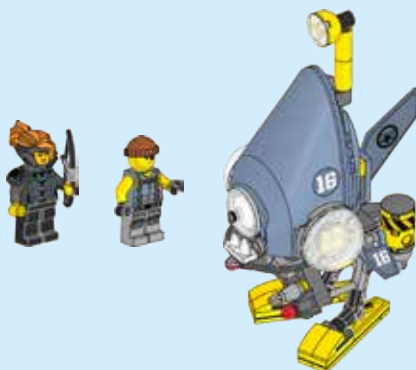

AVERTISSEMENT :

RISQUE D'ÉTOUFFEMENT. Le jouet contient des petites pièces ainsi qu'une petite boule. Il ne convient pas aux enfants de moins de 3 ans.

ADVERTENCIA: **PELIGRO DE ASFIXIA.**

Juguete que contiene partes pequeñas y una pelota pequeña. No recomendado para niños menores de 3 años.